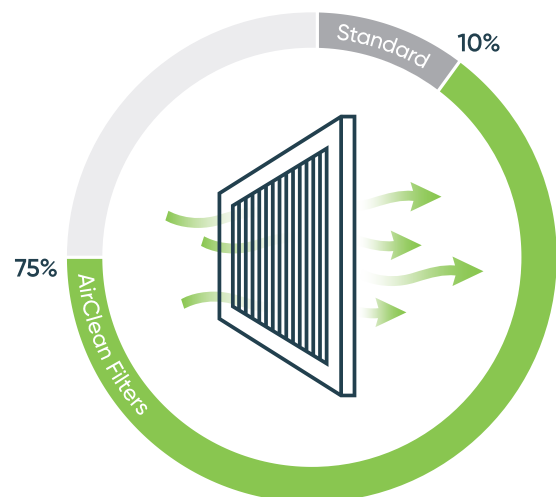

Efficiency

Helps maintain a cleaner indoor unit coil/heat exchange which improves the performance and extends the life of the unit as well as reduce energy consumption.

Sensitive Choice

AirClean Filters™ are approved by the National Asthma Council Australia's Sensitive Choice® program and carry the blue butterfly symbol, indicating the product has been identified as potentially beneficial for people affected by asthma and allergies. AirClean Filters™ are the only disposable filter brand for (ducted residential and commercial) Heating, Ventilation Air Conditioning (HVAC) applications, to be recognised by the Sensitive Choice program for superior air filtration.

Important Features

- ✓ Up to 70% more pleats when compared to V-form panel filters achieving a greater dust holding capacity with the lowest pressure drop
- ✓ Hot melt sealed into frame for maximum filter efficiency – eliminates air bypass
- ✓ Superior surface area/pressure drop
- ✓ Longer filter life
- ✓ Disposable
- ✓ Safer and more hygienic for the installer

Airflow Efficiency Comparison

AIRCLEAR FILTERS HAVE
65% MORE **AIRFLOW EFFICIENCY**
THAN STANDARD FILTERS

Description

The AirClean high efficiency filters are rated G4 to EN779:2012, AS1324.2 and are suitable for residential and commercial variable air volume systems. The operating face velocity ranges are from 0 to 2.54m/sec and can be used for air conditioning, heating or ventilation.